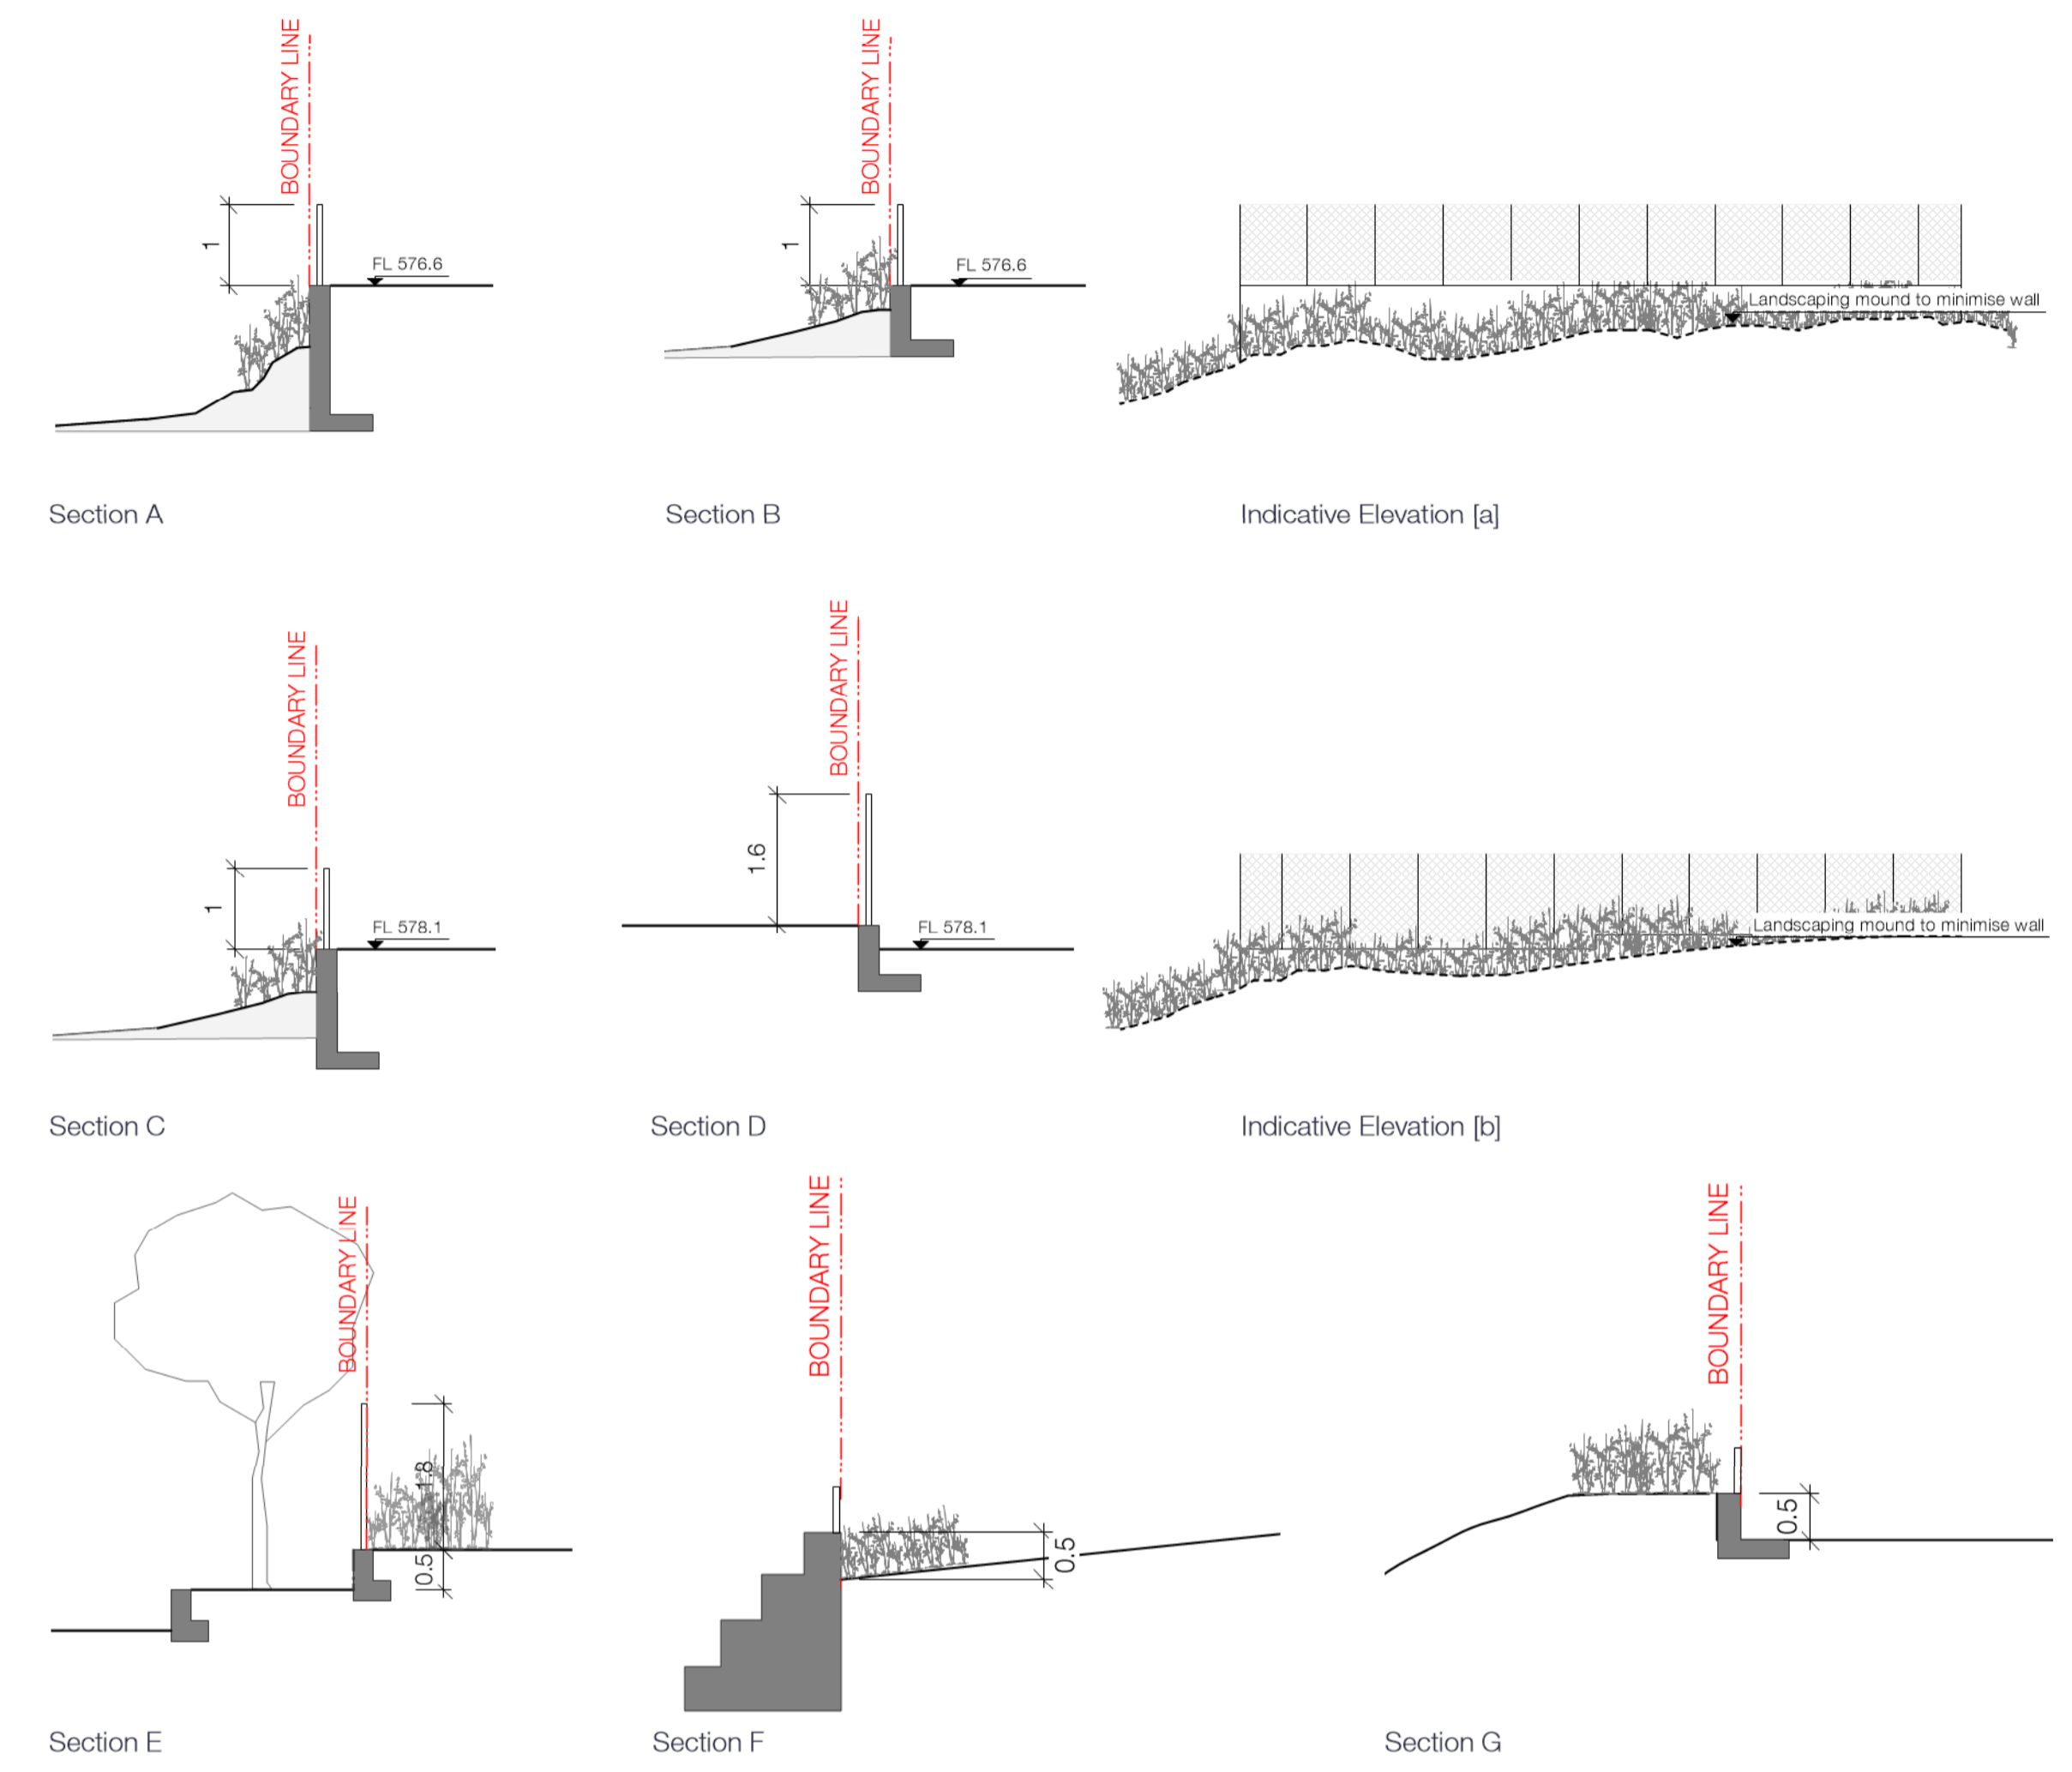

KEY SECTIONS
(Note : dimensions are in meters)

Note: Front fencing for T6 to T22 shown as indicative only and subject to future application. Front fencing to compliant with the relevant provisions of the Residential Boundaries Fences General Code.

FENCING TYPES

- Boundary Line
- Lot Boundary
- Type 01 - Chainwire Fence
- Type 02 - Paling Fence
- Type 03 - Private Area Fence & Entry
- Type 04 - Tennis Court Fence & Entry
- Type 05 - Private Area Boundary Fence
- Type 06 - Existing Private Lot Fence