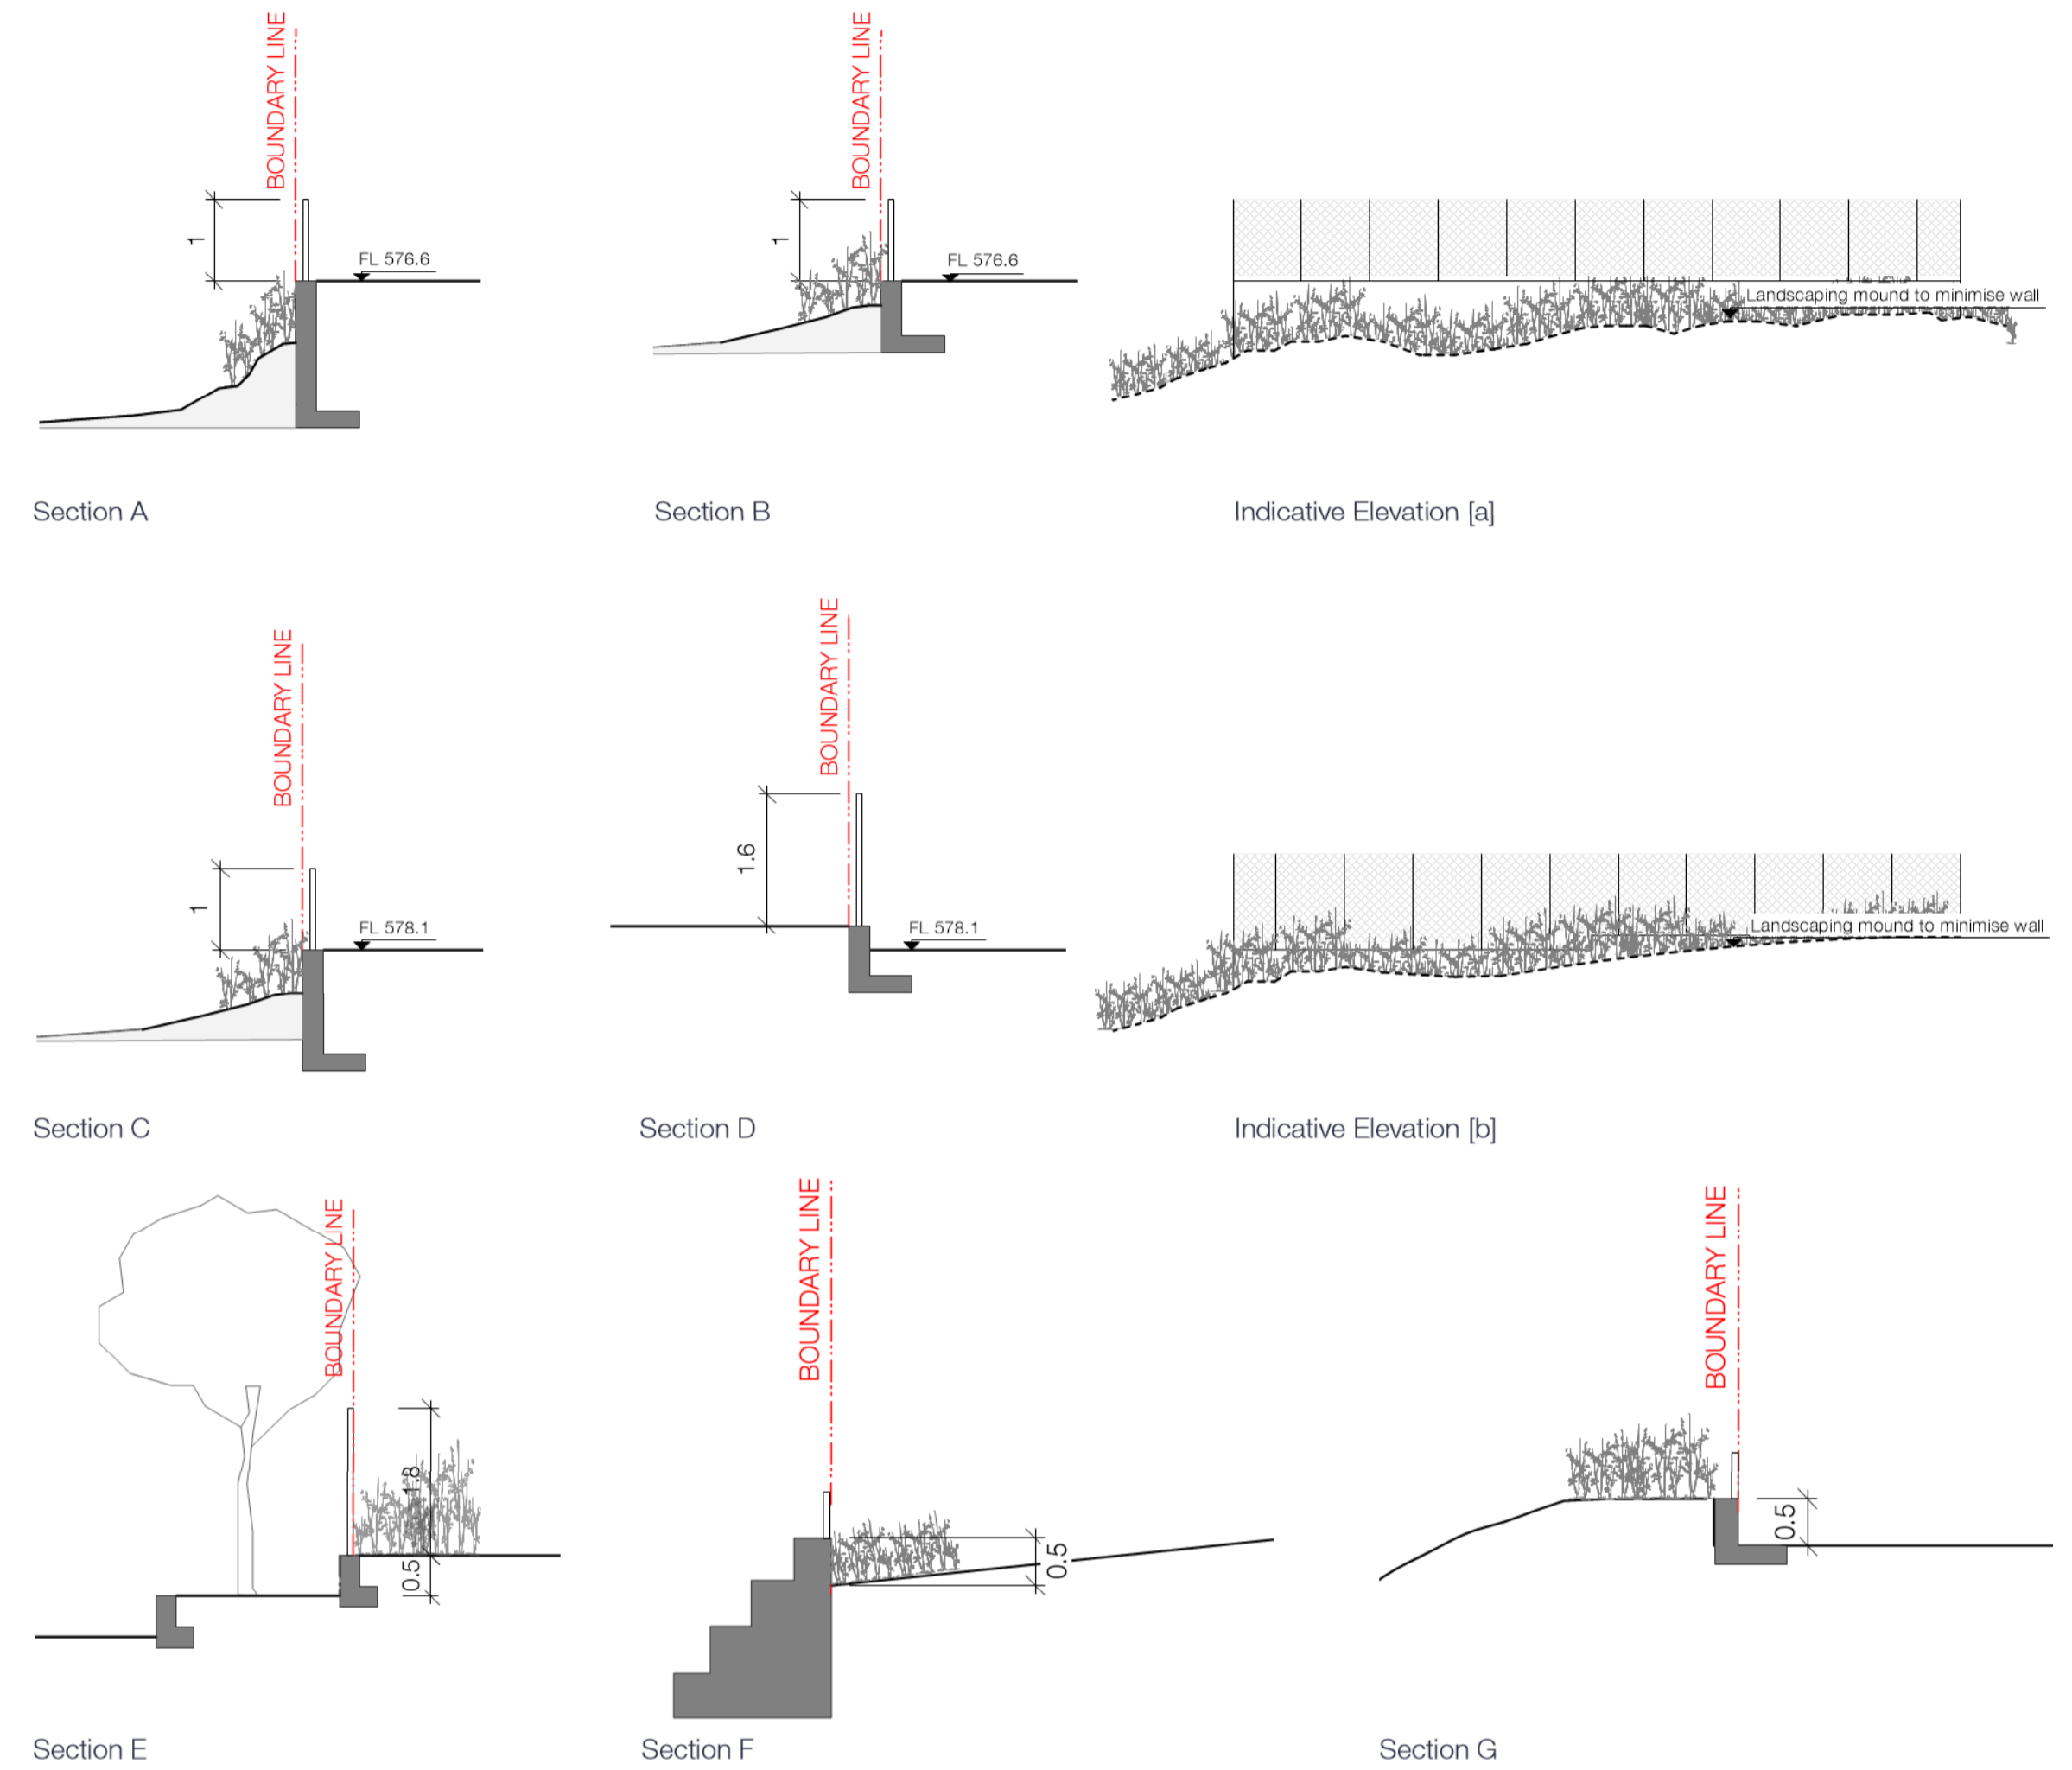

KEY SECTIONS

(Note : dimensions are in meters)

Note: Front fencing for T6 to T22 shown as indicative only and subject to future application. Front fencing to compliant with the relevant provisions of the Residential Boundaries Fences General Code.

FENCING TYPES

- Boundary Line
- Lot Boundary
- Type 01 - Chainwire Fence
- Type 02 - Paling Fence
- Type 03 - Private Area Fence & Entry
- Type 04 - Tennis Court Fence & Entry
- Type 05 - Private Area Boundary Fence
- Type 06 - Existing Private Lot Fence