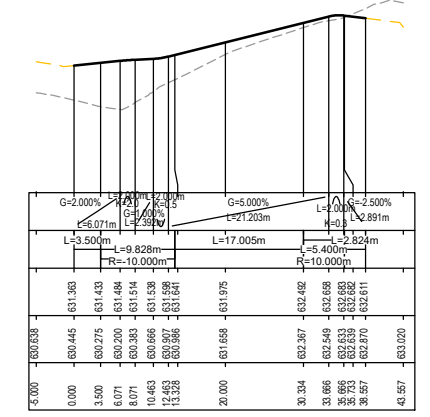

150 mm ON ORIGINAL

LONGITUDINAL SECTION ALONG CONTROL MC5Z
HORIZONTAL 1 : 1000
VERTICAL 1 : 200

LONGITUDINAL SECTION ALONG CONTROL MP60
HORIZONTAL 1 : 500
VERTICAL 1 : 100

LONGITUDINAL SECTION ALONG CONTROL MP61
HORIZONTAL 1 : 500
VERTICAL 1 : 100