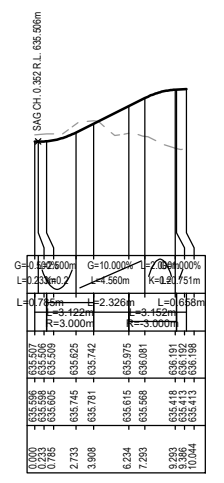

150 mm ON ORIGINAL

LONGITUDINAL SECTION ALONG CONTROL MC5Z
HORIZONTAL 1 : 1000
VERTICAL 1 : 200

LONGITUDINAL SECTION ALONG CONTROL MP60
HORIZONTAL 1 : 500
VERTICAL 1 : 100

LONGITUDINAL SECTION ALONG CONTROL MP61
HORIZONTAL 1 : 500
VERTICAL 1 : 100