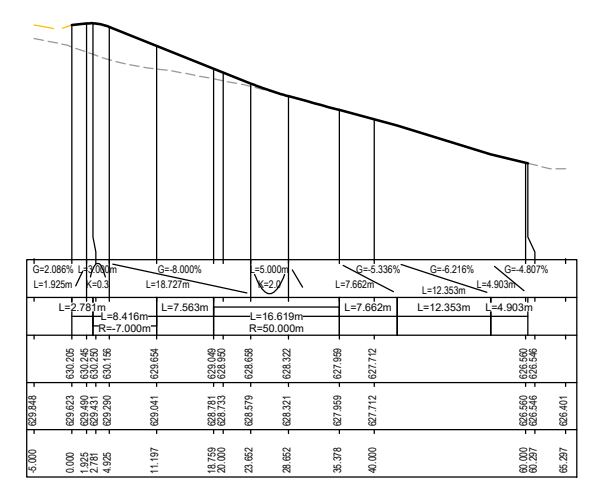

150 mm ON ORIGINAL

LONGITUDINAL SECTION ALONG CONTROL MC5Z
HORIZONTAL 1 : 1000
VERTICAL 1 : 200

LONGITUDINAL SECTION ALONG CONTROL MP60
HORIZONTAL 1 : 500
VERTICAL 1 : 100

LONGITUDINAL SECTION ALONG CONTROL MP61
HORIZONTAL 1 : 500
VERTICAL 1 : 100